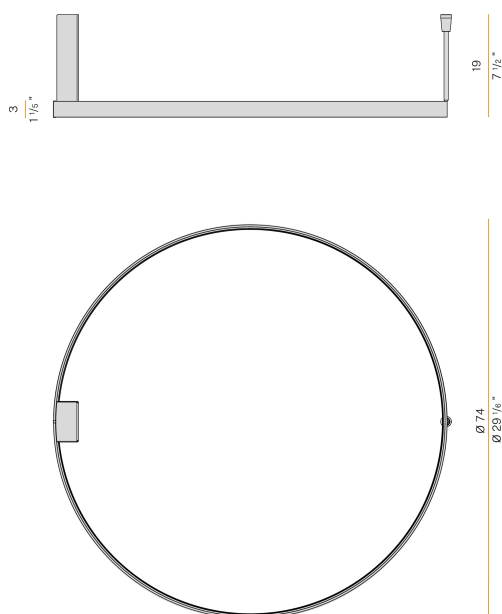

PANZERI

Zero Round

220-240V AC dimmable (DALI/Push DIM)

P03330.075.0402

titanium

Data sheet

CODE	P03330.075.0402
SYSTEM POWER CONSUMPTION	42W
EFFICACY	72.83lm/W
LIGHT SOURCE	LED
LIGHT SOURCE LIFETIME	L70 (B50) 60.000h
COLOUR TEMPERATURE	3000K Ra>90
LIGHT DISTRIBUTION	diffused
POWER SUPPLY	220-240V AC
FREQUENCY	50/60Hz
ELECTRICAL CONFIGURATION	dimmable (DALI/Push DIM)
DRIVER	integrated included
NOMINAL LUMINOUS FLUX	4252lm
LUMEN OUTPUT	3059lm
EFFICIENCY	71.9%
WEIGHT	1,80 Kg
PROTECTION DEGREE	IP20
COLOUR TOLLERANCES	SDCM 3
PACKING DIMENSIONS	83,0 x 83,0 x 10,0 cm

Ceiling or wall lighting fixture for interiors, with direct and indirect light emission.
Pickled sheet metal ceiling or wall bracket in polyacrylic paint.
Pickled sheet metal wall plate in polyacrylic paint.
Bended extruded aluminium structure in white, black, bronze, mat brass or titanium polyacrylic paint.
Extruded polycarbonate diffuser with opaline finish.

Technical drawing

Application

Polar diagram